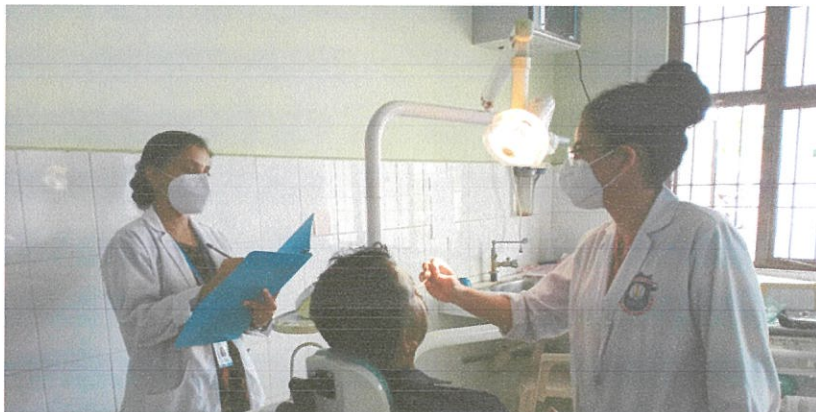

PMS COLLEGE OF DENTAL SCIENCE & RESEARCH

JX33+FW3, Thiruvananthapuram, Kerala 695028, India
Thiruvananthapuram
Kerala
India
2022-02-23(Wed) 02:31(PM)
30°C
86°F

JX33+FW3, Thiruvananthapuram, Kerala 695028, India
Thiruvananthapuram
Kerala
India
2022-02-23(Wed) 02:32(PM)
30°C
86°F